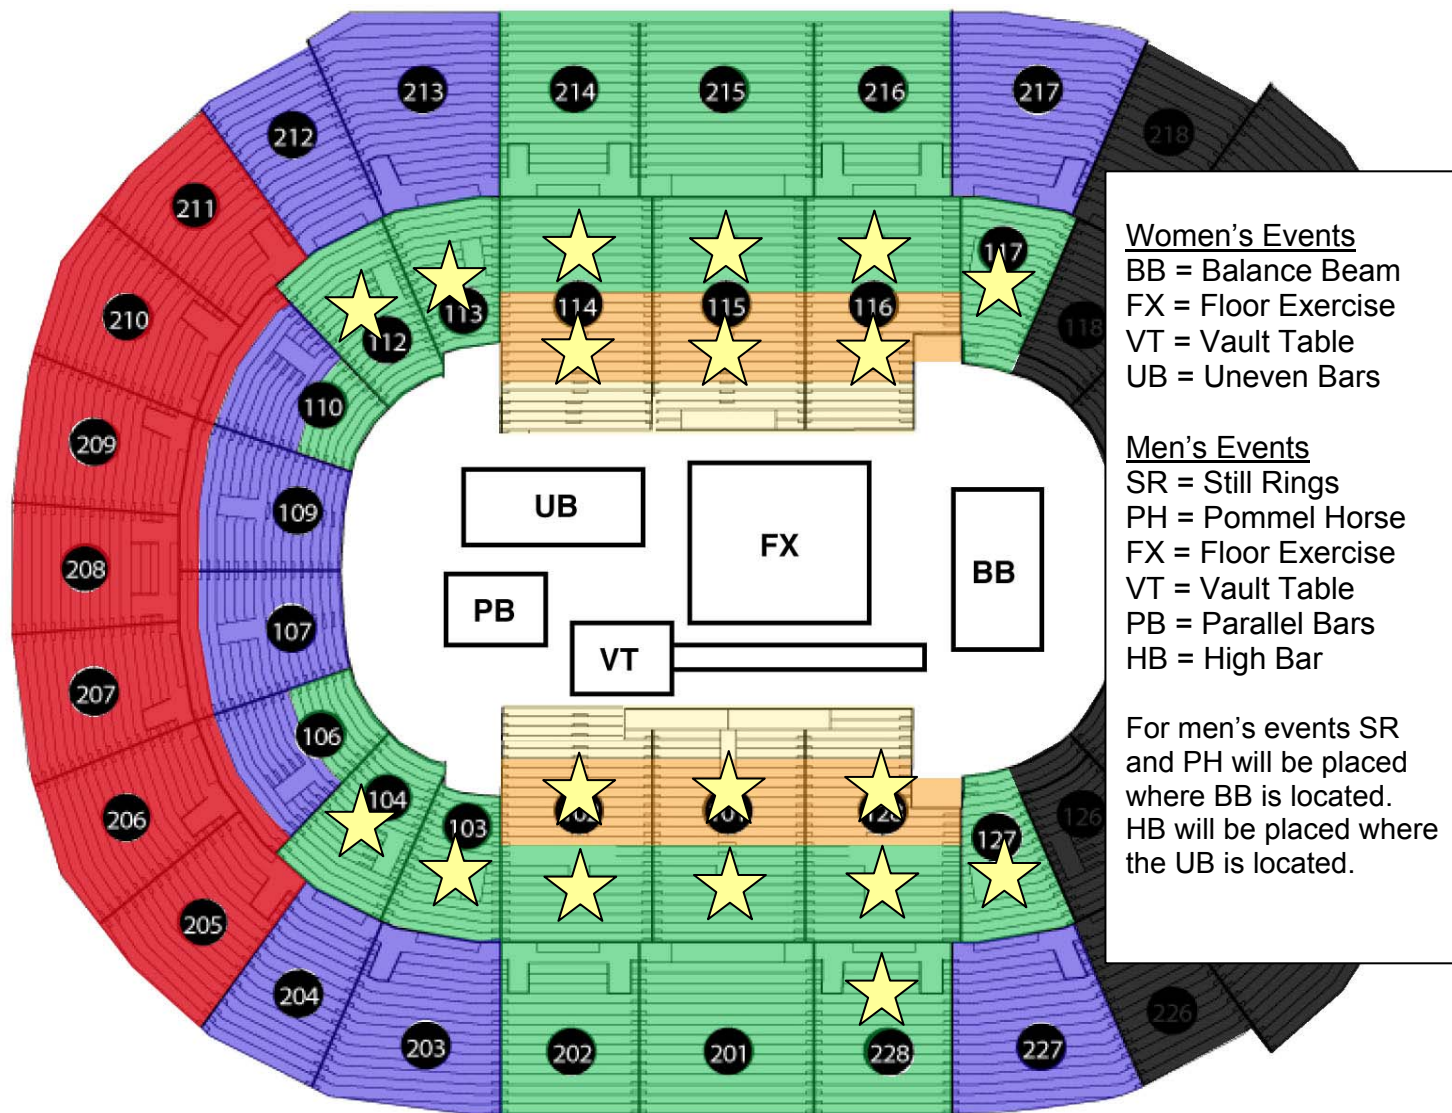

# Seating Map · Club Ticket Sales Program

Club priority seat holds are within the following sections:

★ 101, 102, 103, 104, 112, 113, 114, 115, 116, 117, 127, 128

Tickets are available to Gym Clubs for only \$125\* or \$199\* -inclusive of all ticket fees - for a limited time.

Get your tickets now to take advantage of this **DISCOUNT TICKET** offer!

*\*Public price is \$175 or \$260 for the same seats*